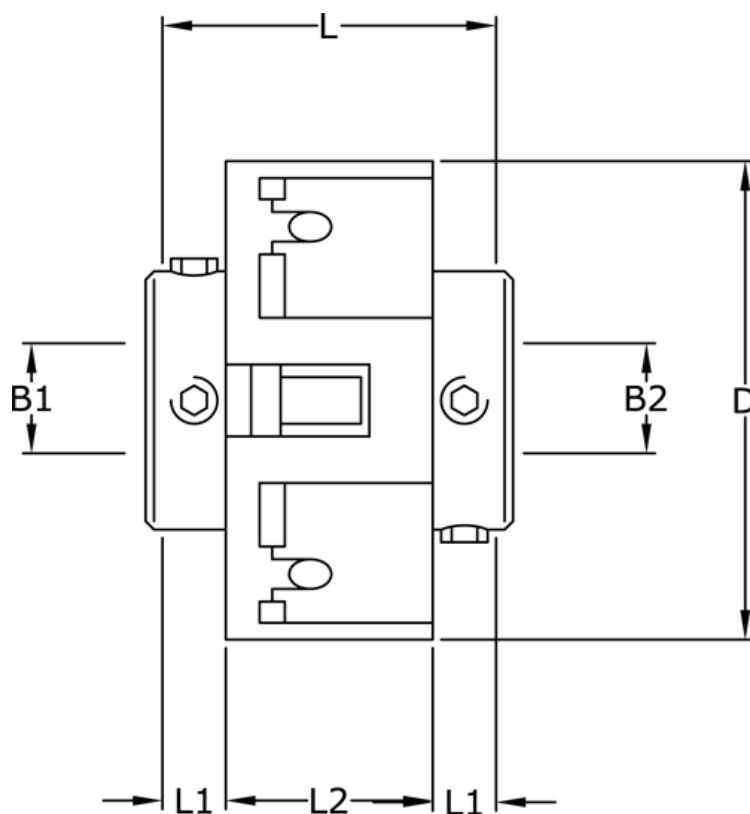

Article number: 3322201412228

Description: Uni-Lat Coupling size 201.41.22.28
set screw hub, bore 6/8 mm

Measures

B1	= 6
B2	= 8
D	= 41
L	= 28.4
L1	= 8.6
L2	= 11.2
Screw	= M4